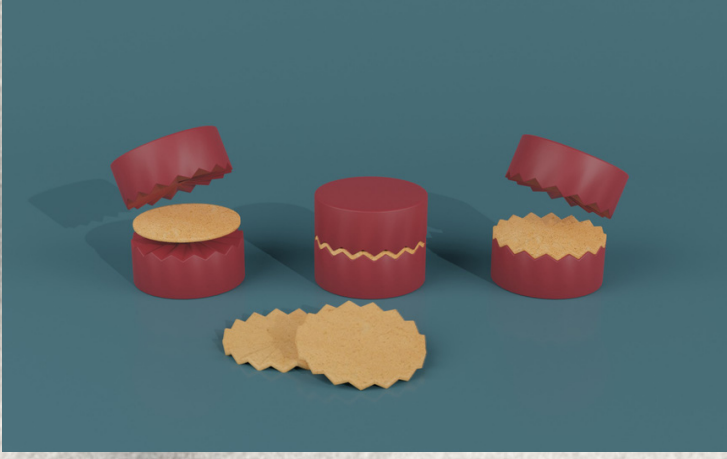

ENG

These templates are designed to add dimension and texture to the 2-dimensional silhouette forms produced with them.

They are made with food-safe silicone material. They are heat-resistant, dishwasher-safe, and suitable for use in the oven.

Food Shaping

Press No.01
Foodea_Press No.01

Kalıp Ölçüsü: 7 cm
Kalıp Materyali: Gıda Uyumlu Silikon

Press No.02
Foodea_Press No.02

Kalıp Ölçüsü: 7 cm
Kalıp Materyali: Gıda Uyumlu Silikon

Press No.03
Foodea_Press No.03