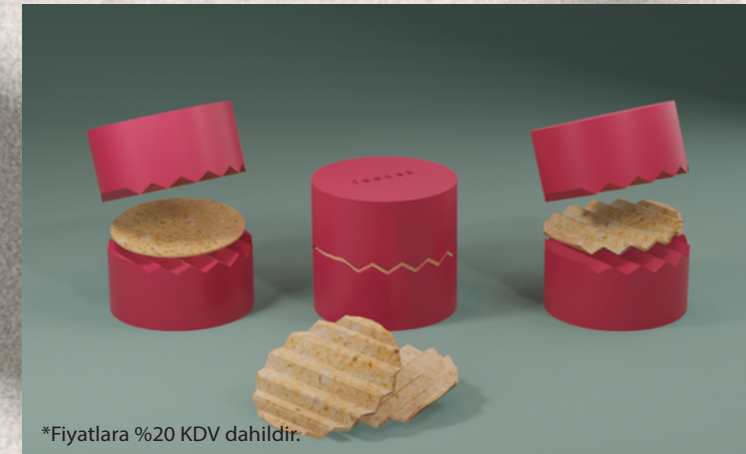

ENG

These templates are designed to add dimension and texture to the 2-dimensional silhouette forms produced with them.

They are made with food-safe silicone material. They are heat-resistant, dishwasher-safe, and suitable for use in the oven.

Food Shaping

Press No.01
Foodea_Press No.01

Kalıp Ölçüsü: 7 cm
Kalıp Materyali: Gıda Uyumlu Silikon

Press No.02
Foodea_Press No.02

Kalıp Ölçüsü: 7 cm
Kalıp Materyali: Gıda Uyumlu Silikon

Press No.03
Foodea_Press No.03